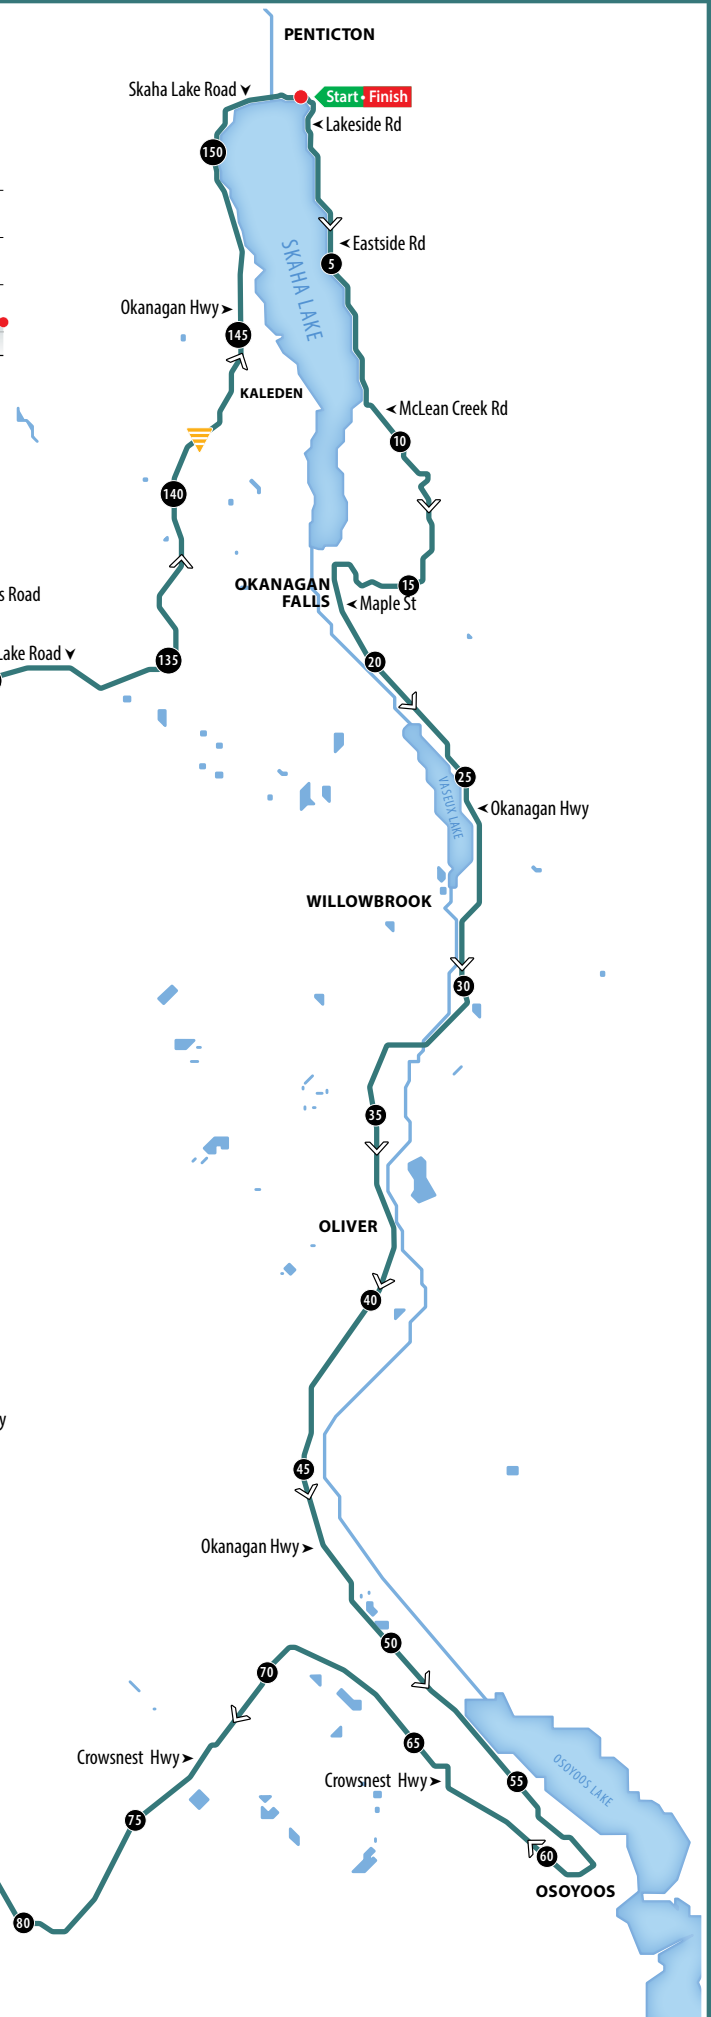

**PROFILE**

CATTLE GUARD – USE EXTREME CAUTION

AID STATION – ALL STATIONS PROVIDE:  
HYDRATION | NUTRITION | FIRST AID | TOILETS | MECHANICAL SUPPORT

**OKANAGAN  
GRANFONDO**  
PENTICTON JULY 13, 2025

# OKANAGAN GRANFONDO

PENTICTON JULY 13, 2025

CATTLE GUARD – USE EXTREME CAUTION

AID STATION – ALL STATIONS PROVIDE:  
HYDRATION | NUTRITION | FIRST AID | TOILETS | MECHANICAL SUPPORT

## PROFILE

**OKANAGAN  
GRANFONDO**  
PENTICTON JULY 13, 2025

**PENTICTON**

Skaha Lake Road ▼

**Start • Finish**

← Lakeside Rd

**30**

← Eastside Rd

**5**

Okanagan Hwy ▶

**25**

**KALEDEN**

← McLean Creek Rd

**10**

**20**

 **AID STATION** — ALL STATIONS PROVIDE:  
HYDRATION | NUTRITION | FIRST AID | TOILETS | MECHANICAL SUPPORT