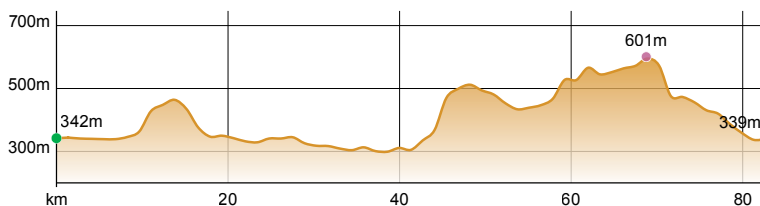

OKANAGAN GRANFONDO

PENTICTON JULY 13, 2025

CATTLE GUARD – USE EXTREME CAUTION

AID STATION – ALL STATIONS PROVIDE:
HYDRATION | NUTRITION | FIRST AID | TOILETS | MECHANICAL SUPPORT

PROFILE