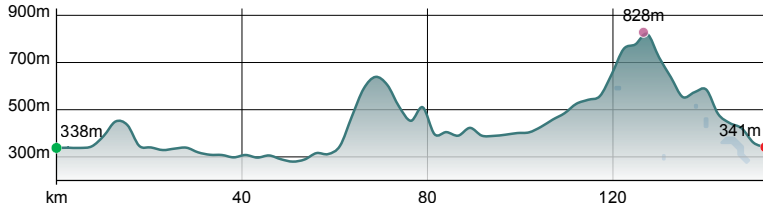

PROFILE

CATTLE GUARD – USE EXTREME CAUTION

AID STATION – ALL STATIONS PROVIDE:
HYDRATION | NUTRITION | FIRST AID | TOILETS | MECHANICAL SUPPORT

**OKANAGAN
GRANFONDO**
PENTICTON JULY 13, 2025