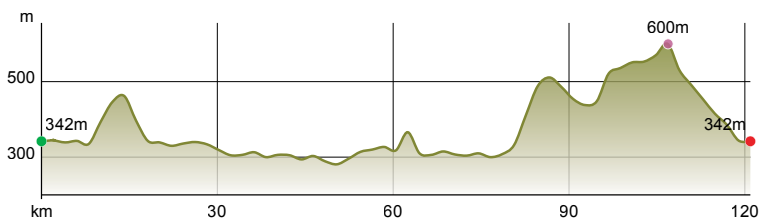

## PROFILE

**OKANAGAN  
GRANFONDO**  
PENTICTON JULY 13, 2025

**PENTICTON**

Skaha Lake Road ▼

**Start • Finish**

← Lakeside Rd

**30**

← Eastside Rd