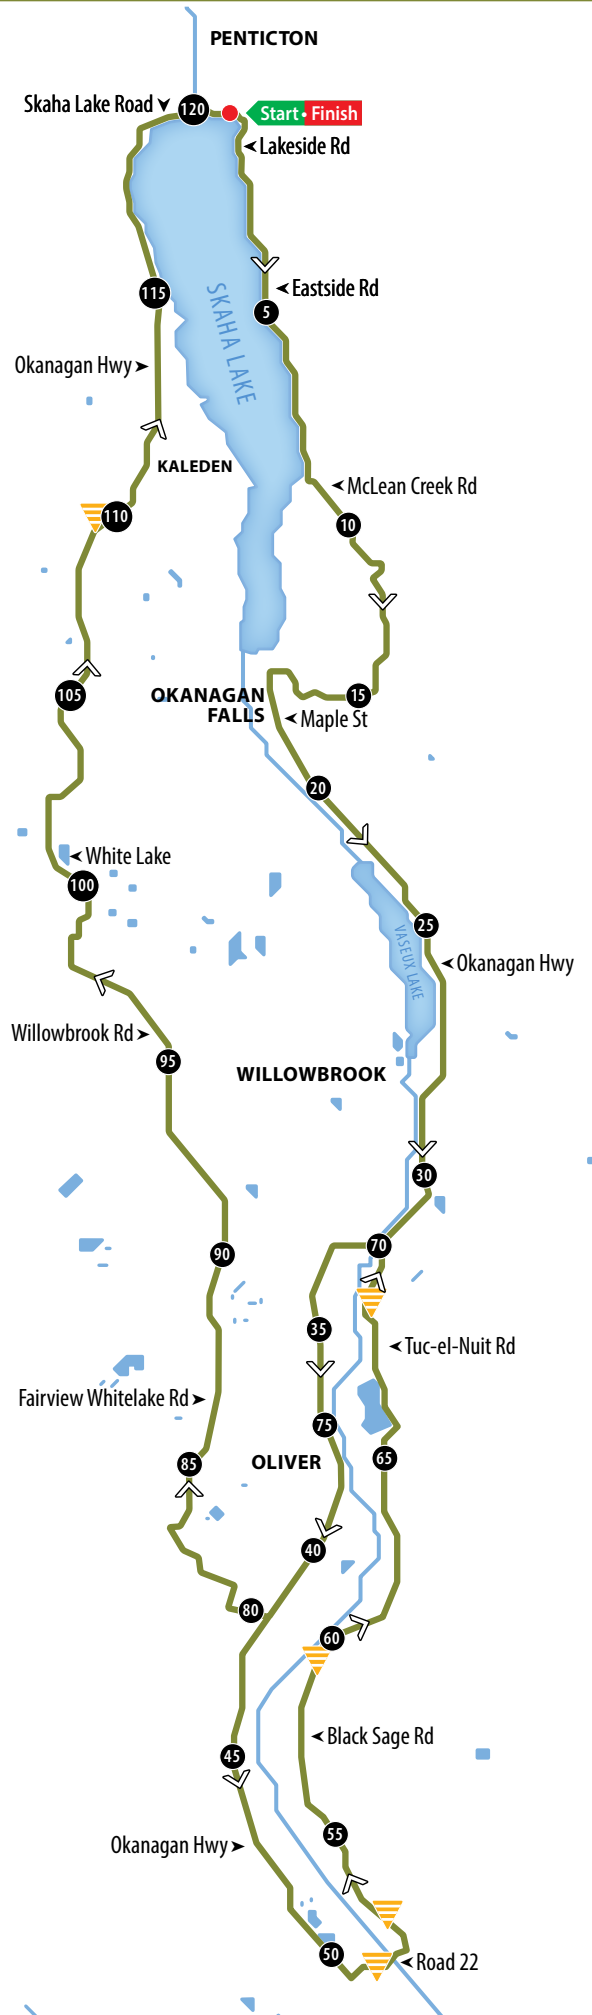

## PROFILE

**OKANAGAN  
GRANFONDO**  
PENTICTON JULY 13, 2025

**PENTICTON**

Skaha Lake Road ▼

**Start • Finish**

← Lakeside Rd

**30**

← Eastside Rd

**5**

Okanagan Hwy ▶

**25**

**KALEDEN**

← McLean Creek Rd

**10**

**20**

 **AID STATION** — ALL STATIONS PROVIDE:  
HYDRATION | NUTRITION | FIRST AID | TOILETS | MECHANICAL SUPPORT